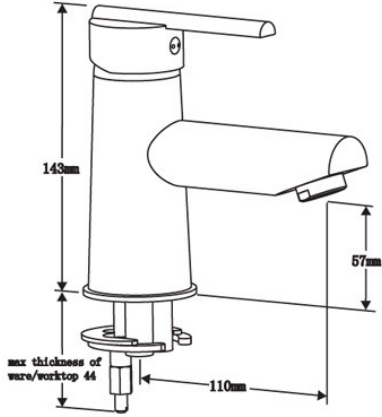

Pegler Yorkshire
CONNECT + CONTROL

Francis Pegler

Pulsar SL eco mono basin mix-flip waste

Eco monobloc basin mixer

Code	Description	Dimensions
4G4143	Eco Mono Basin Mixer	See Image

Pegler Yorkshire reserve the right to change specifications