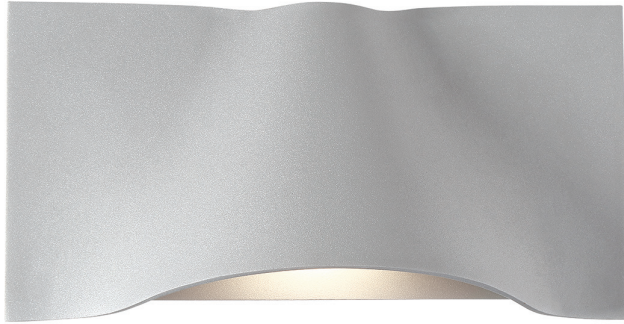

SECRET – model: WS-89612

LED Interior Sconce

Fixture Type:

Catalog Number:

Project: _____

Location: _____

PRODUCT DESCRIPTION

Like a slight wrinkle, the Secret wall sconce is a peek through of light designed to blend into wall surfaces. Available in two finishes including a white to easily paint over to accommodate your wall coloring. Use for functional down lighting or uplighting for walkways and accent illumination.

FEATURES

- Luminaire may be rotated 180° when mounting
- ADA compliant, low profile design
- ETL & cETL damp location listed
- Full range dimming when used with compatible dimmers
- Driver located in outlet box
- Universal driver (120V-220V-277V)
- 65,000 hour rated life
- Color Temp: 3000K (2700K / 3500K special order available)
- CRI: 90

SPECIFICATIONS

Construction: Aluminum.

Light Source: High output LED.

Finish: Titanium (TT), White (WT).

Standards: ETL & cETL damp location listed. ADA compliant.

ORDER NUMBER

Model	Length	Wattage	Voltage	LED Lumens	Delivered Lumens	Finish
WS-89612	12"	17W	120V-220V-277V	948	820	TT Titanium WT White