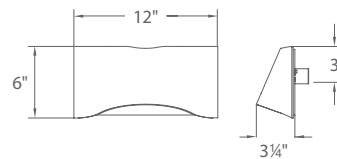

SECRET – model: WS-89612

LED Interior Sconce

Fixture Type:

Catalog Number:

Project: _____

Location: _____

PRODUCT DESCRIPTION

Like a slight wrinkle, the Secret wall sconce is a peek through of light designed to blend into wall surfaces. Available in two finishes including a white to easily paint over to accommodate your wall coloring. Use for functional down lighting or uplighting for walkways and accent illumination.

SPECIFICATIONS

Construction: Aluminum.

Light Source: High output LED.

Finish: Titanium (TT), White (WT).

Standards: ETL & cETL damp location listed. ADA compliant.

ORDER NUMBER

Model	Length	Wattage	Voltage	LED Lumens	Delivered Lumens	Finish
WS-89612	12"	17W	120V-220V-277V	948	820	TT Titanium WT White