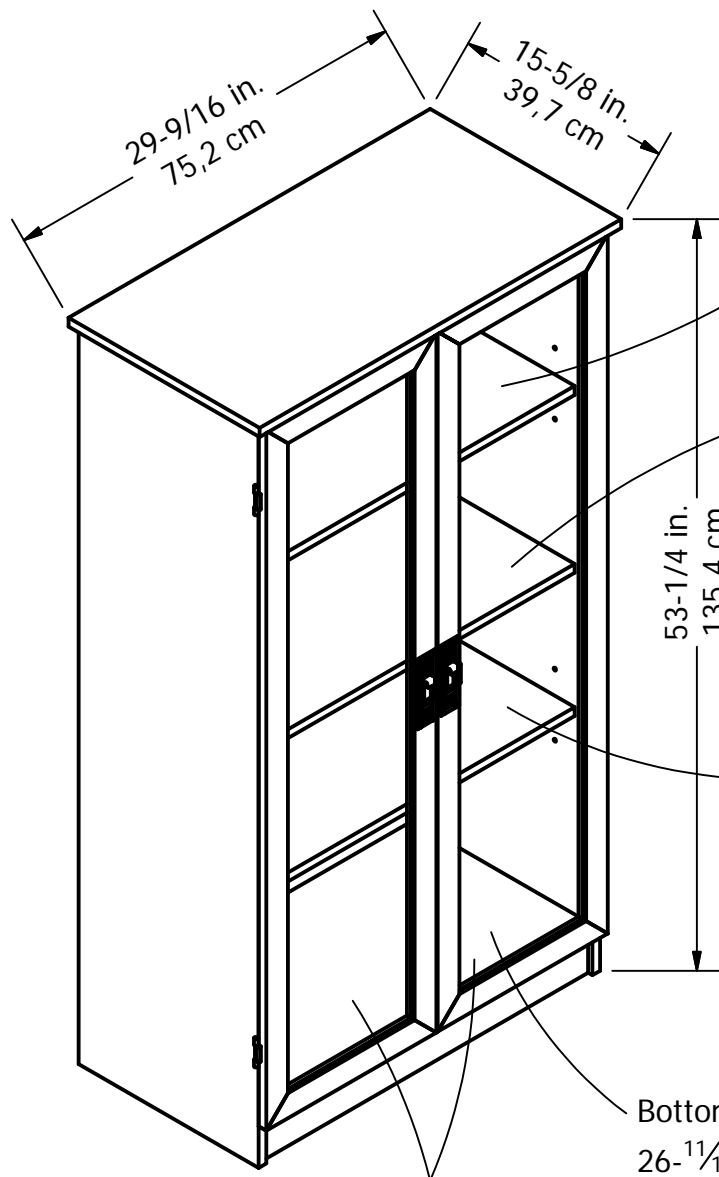

UNIT DESCRIPTION
GLASS DOOR BOOKCASE
ASSEMBLED DIMENSIONS (H X W X D)
53-1/4" X 29-9/16" X 15-5/8" 135.4cm X 75.2cm X 39.7cm

Adjustable shelf:
26-¹¹/₁₆" wide
13-¹/₄" deep

Fixed shelf:
26-¹¹/₁₆" wide
13-¹/₄" deep
28-⁷/₁₆" from floor

Adjustable shelf:
26-¹¹/₁₆" wide
13-¹/₄" deep

Bottom shelf:
26-¹¹/₁₆" wide
13-¹/₄" deep
3-⁹/₁₆" from floor

Glass area:
10-³/₈" wide
46-¹/₁₆" high

WEIGHT: 84 LBS (38.1 KG)