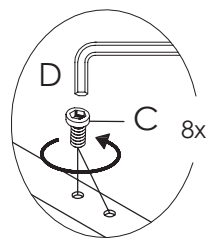

PLEASE NOTE: Check that you have received all components and hardware before assembling.

Assembly Instructions

Square Coffee Table

2

A (4 pcs)
M6 X 35mm

B (8 pcs)
M6 x 20mm

C (16 pcs)
M6 x 10mm

D (1 pc)
M4mm

E (8 pcs)
M6 x 18mm

During assembly, hand tighten screws only. When all screws are in place, then tighten completely.