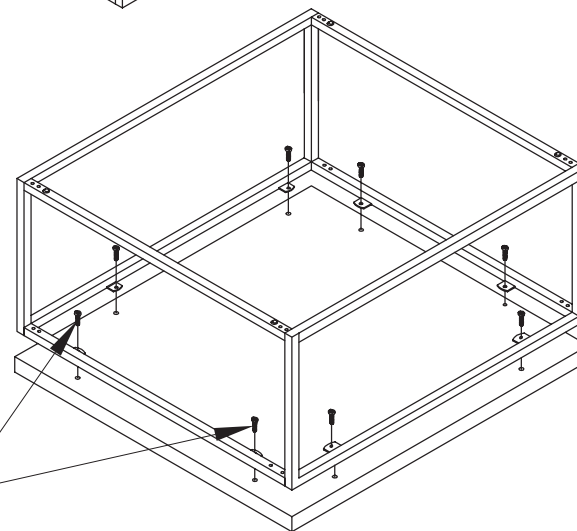

PLEASE NOTE: Check that you have received all components and hardware before assembling.

Assembly Instructions

Square Coffee Table

2

A (4 pcs)
M6 X 35mm

B (8 pcs)
M6 x 20mm

C (16 pcs)
M6 x 10mm

D (1 pc)
M4mm

E (8 pcs)
M6 x 18mm

During assembly, hand tighten screws only. When all screws are in place, then tighten completely.