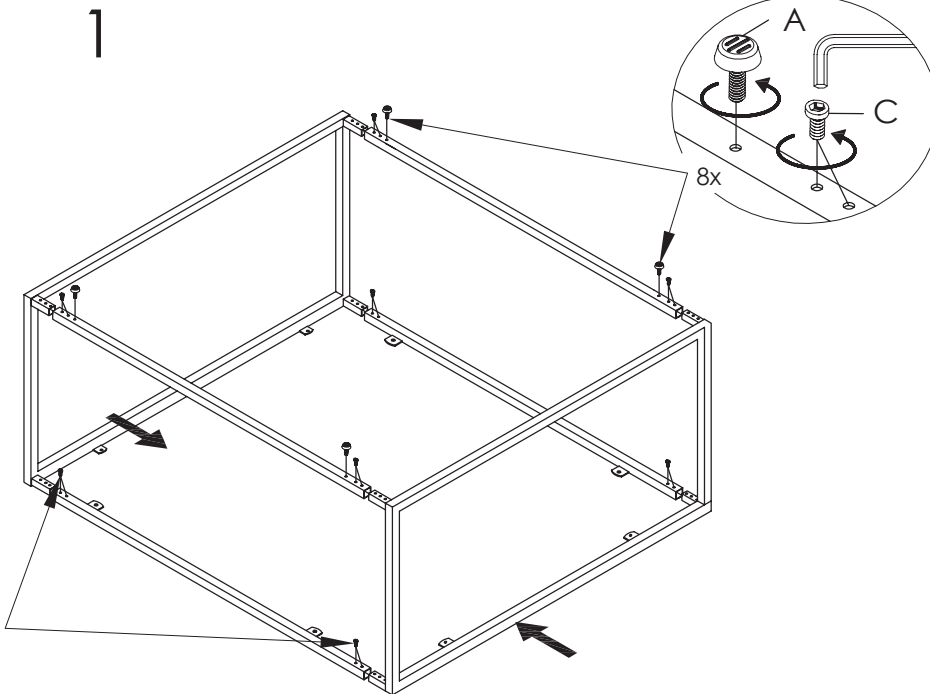

PLEASE NOTE: Check that you have received all components and hardware before assembling.

Assembly Instructions

Square Coffee Table

2

A (4 pcs)
M6 X 35mm

B (8 pcs)
M6 x 20mm

C (16 pcs)
M6 x 10mm

D (1 pc)
M4mm

E (8 pcs)
M6 x 18mm

During assembly, hand tighten screws only. When all screws are in place, then tighten completely.