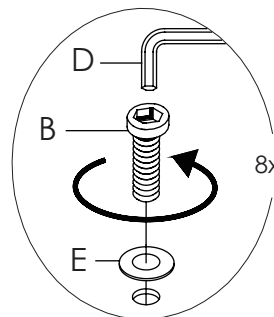

PLEASE NOTE: Check that you have received all components and hardware before assembling.

Assembly Instructions

Square Coffee Table

2

A (4 pcs)
M6 X 35mm

B (8 pcs)
M6 x 20mm

C (16 pcs)
M6 x 10mm

D (1 pc)
M4mm

E (8 pcs)
M6 x 18mm

During assembly, hand tighten screws only. When all screws are in place, then tighten completely.