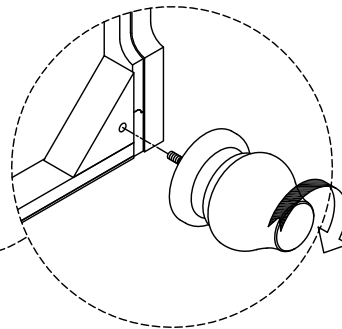

PARTS LIST

NO.	SKETCH	DESCRIPTION	Q'TY
A		7 Drawer Chesser	1pc
B		Leg	4pcs
C		Support Leg	1pc

HARDWARE LIST

NO.	SKETCH	HARDWARE	Q'TY
a			1set

Complete Assembly

Step 1

Legs Box

Step 2

Push tab down

Push tab up

Furniture Tipping Restraint

Step 3
Started after
assembling Mirror

Mirror

HOW TO OPEN DRAWER

MADE IN VIETNAM