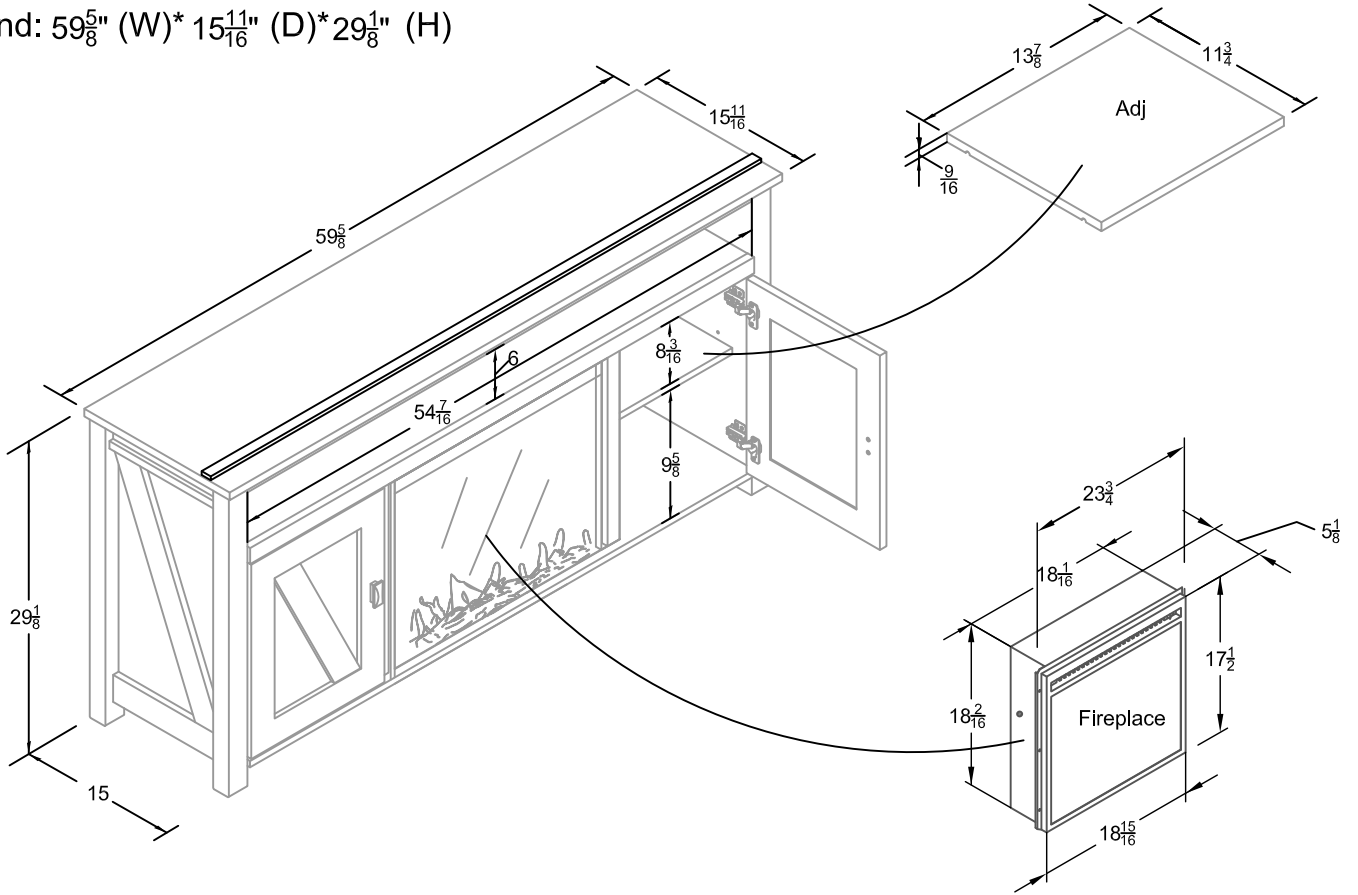

# 60" Fireplace

Finish: Century Barn Pine

OVERALL PRODUCT SIZE(in inches)

TV Stand: 59 $\frac{5}{8}$ " (W)\* 15 $\frac{11}{16}$ " (D)\* 29 $\frac{1}{8}$ " (H)

## MAXIMUM WEIGHT CAPACITIES