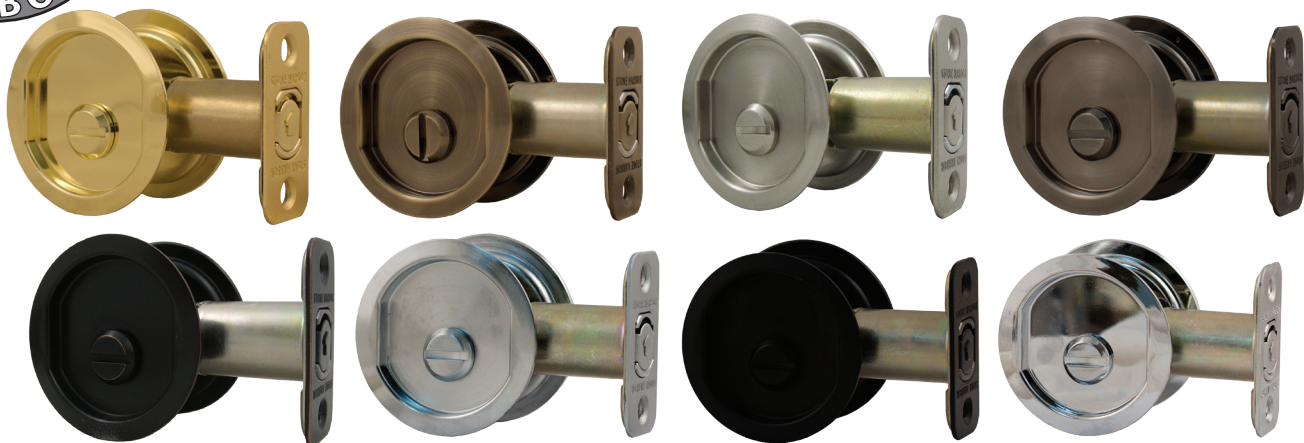

# Privacy Pocket Door Lock

811

## Specifications:

**Material**  
Zinc/Brass

**Hardware**  
Includes mounting hardware

**Available Finishes**  
Bright Brass  
Vintage Bronze  
Antique Nickel  
Polished Chrome

Antique Brass  
Satin Nickel  
Matte Black  
Satin Chrome