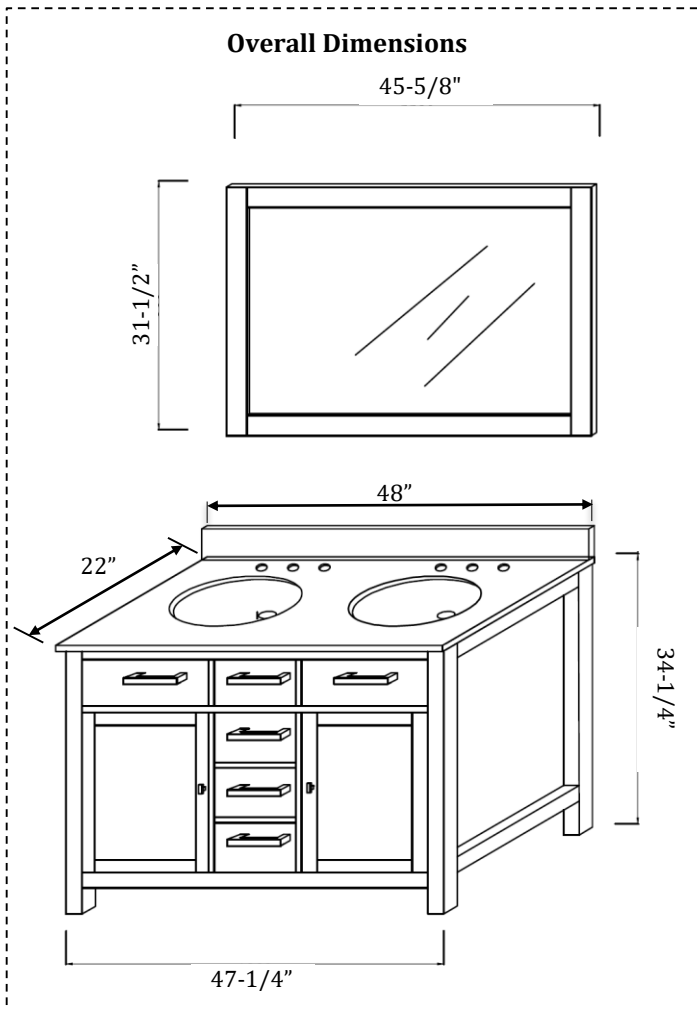

San Clemente 48" Vanity set w/Mirror

FEATURES

- Beautiful transitional styling and a practical floor standing design will complement any bathroom
- Solid wood construction that is engineered to prevent warping and made to last for years worry free.
- Matching mirror with solid wood frame is an added touch that will bring elegance to the bathroom.
- Easy to clean grey veined Carrara marble countertop comes pre-assembled and a matching marble backsplash is also included.
- Pre-drilled holes in countertop for 8-in widespread faucet make installation quick and easy.
- Highly water-resistant, low volatile and organic environmentally friendly sealer.
- Generous storage (2-doors, 3-drawers), gives the space needed to keep the bathroom organized
- Concealed slides and hinges with soft-closing cabinet doors and drawers give this vanity luxury custom made qualities.
- Pre-assembled oval under-mount ceramic basin adds a dramatic, modern design element.
- Double basins for added flexibility and convenience.
- Designer brushed nickel pulls and knobs give the vanity a luxury design and great functionality.
- Adjustable shelf heights to accommodate different drainage and storage needs
- Backer board with pre-cut hole for easy installation and access to all plumbing needs.
- Does not include faucet, drain assembly, or P-trap

AVAILABLE COLOR/FINISH

White, Espresso, Grey

SET INCLUDES

Framed Mirror, Marble Backsplash, Main Cabinet, Marble Countertop, Under-mount Ceramic Basin

WEIGHT (NET)

Mirror: 27 lb

Main Cabinet w/Countertop: 197 lb

Backsplash: 16 lb

WARRANTY

Limited 2-year, please see full warranty for details

DETAIL DIMENSIONS:

NOTE:

- **innoci usa** vanities are hand-crafted and may vary with minor manufacturing tolerance.
- Natural stone may vary with natural veining, crystallization and lining.