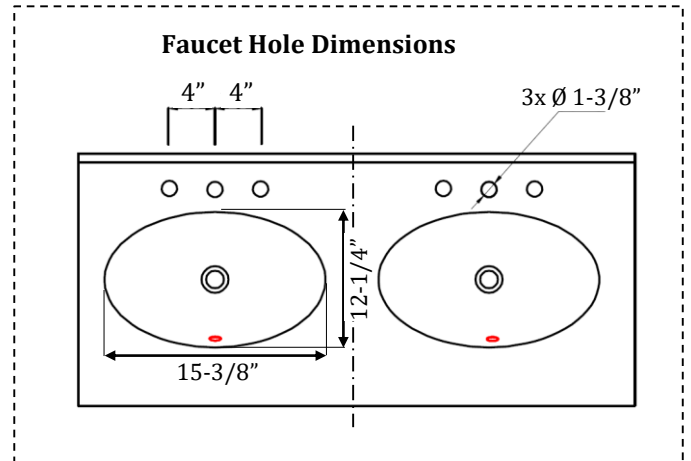

San Clemente 48" Vanity set w/Mirror

FEATURES

- Beautiful transitional styling and a practical floor standing design will complement any bathroom
- Solid wood construction that is engineered to prevent warping and made to last for years worry free.
- Matching mirror with solid wood frame is an added touch that will bring elegance to the bathroom.
- Easy to clean grey veined Carrara marble countertop comes pre-assembled and a matching marble backsplash is also included.
- Pre-drilled holes in countertop for 8-in widespread faucet make installation quick and easy.
- Highly water-resistant, low volatile and organic environmentally friendly sealer.
- Generous storage (2-doors, 3-drawers), gives the space needed to keep the bathroom organized
- Concealed slides and hinges with soft-closing cabinet doors and drawers give this vanity luxury custom made qualities.
- Pre-assembled oval under-mount ceramic basin adds a dramatic, modern design element.
- Double basins for added flexibility and convenience.
- Designer brushed nickel pulls and knobs give the vanity a luxury design and great functionality.
- Adjustable shelf heights to accommodate different drainage and storage needs
- Backer board with pre-cut hole for easy installation and access to all plumbing needs.
- Does not include faucet, drain assembly, or P-trap

AVAILABLE COLOR/FINISH

White, Espresso, Grey

SET INCLUDES

Framed Mirror, Marble Backsplash, Main Cabinet, Marble Countertop, Under-mount Ceramic Basin

WEIGHT (NET)

Mirror: 27 lb

Main Cabinet w/Countertop: 197 lb

Backsplash: 16 lb

WARRANTY

Limited 2-year, please see full warranty for details

DETAIL DIMENSIONS:

NOTE:

- **innoci usa** vanities are hand-crafted and may vary with minor manufacturing tolerance.
- Natural stone may vary with natural veining, crystallization and lining.