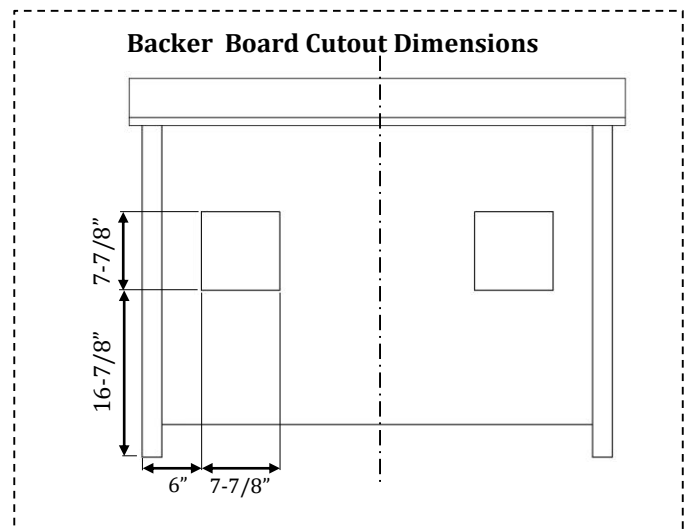

DETAIL DIMENSIONS:

NOTE:

- **innoci usa** vanities are hand-crafted and may vary with minor manufacturing tolerance.
- Natural stone may vary with natural veining, crystallization and lining.