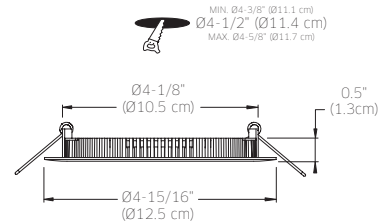

LEDDOWN4SL