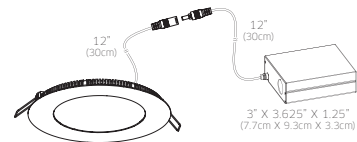

LEDDOWNPNLR6