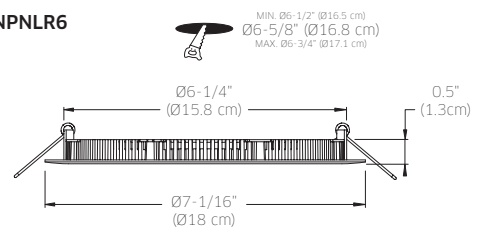

LEDDOWNPNLR6