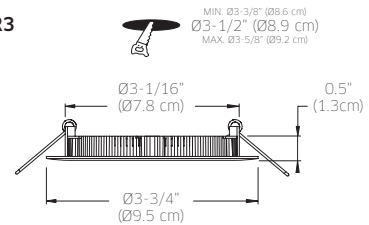

MODEL

1. **LEDDOWNPNLR3** 3" round panel light, 6W, 3000°K, 450 Lumens
2. **LEDDOWN4SL** 4" round panel light, 9W, 3000°K, 620 Lumens
3. **LEDDOWNPNLR5** 5" round panel light, 9W, 3000°K, 620 Lumens
4. **LEDDOWNPNLR6** 6" round panel light, 12W, 3000°K, 930 Lumens

SPECIFICATION

- 120V Direct connection
- Every fixture includes a junction box with an integrated driver
- Can be daisy chained
- Over 50,000 hours of service life.
- Warm white light.
- Excellent color rendering.
- Superior LED performance and lifespan.
- Smooth 360° wide spread.
- Minimal heat emission.
- Frosted lens.
- Edge lit technology.
- Aluminum construction.
- Very low profile.
- IC certification (Suitable for direct contact with insulation)
- Dimmable with most low-voltage electronic dimmers.
- Air-tight certified as per ASTM E283-04.

INSTALLATION

- For recessed installation, approved with insulated ceilings.
- Ideal for general lighting applications.

FINISH

1. **WH** White
2. **SN** Satin nickel

ACCESSORIES

1. **LEDDOWNACC-EXT108** 118" (300 cm) extension cord
2. **LEDDOWNACC-RFP3** Rough-In Plates
3. **LEDDOWNACC-RFP4** Rough-In Plates
4. **LEDDOWNACC-RFP5** Rough-In Plates
5. **LEDDOWNACC-RFP6** Rough-In Plates

ORDERING EXAMPLE

LEDDOWNPNLR4-WH

Would order a white 4" round panel puck with a LED array with 620 Lumens at 3000°K.

LEDDOWNPNLR3