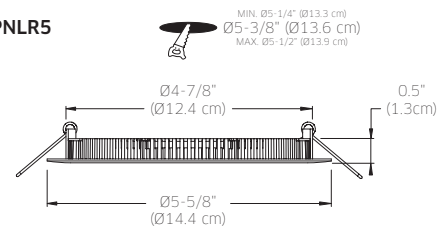

LEDDOWNPNLR5