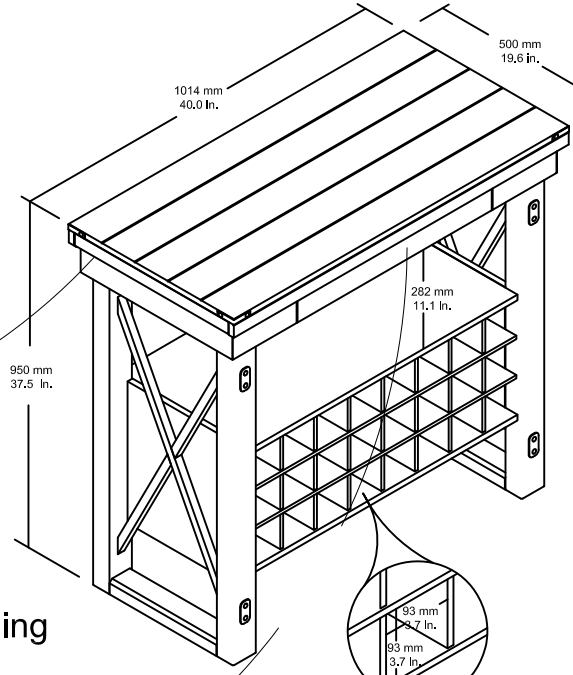

Bar Cabinet

Finish: Mahogany

OVERALL PRODUCT SIZE(in inches)

Kitchen Cart: 40" (W) * 19 ³/₈" (D) * 37 ¹/₂" (H)

Unit Weight: 119.9 lbs (54.4 kgs)

effective distance of opening

MAXIMUM WEIGHT CAPACITIES