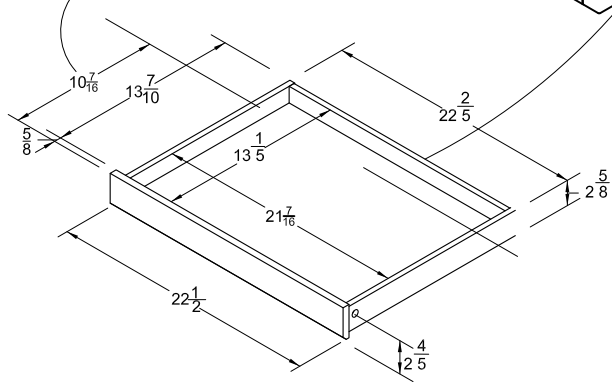

Bar Cabinet

Finish: Mahogany

OVERALL PRODUCT SIZE(in inches)

Kitchen Cart: 40" (W) * 19 ³/₈" (D) * 37 ¹/₂" (H)

Unit Weight: 119.9 lbs (54.4 kgs)

effective distance of opening

MAXIMUM WEIGHT CAPACITIES