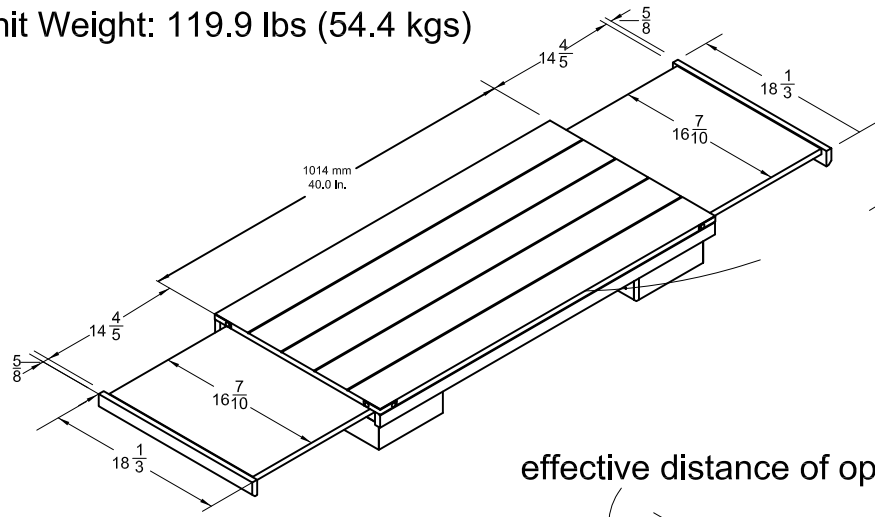

Bar Cabinet

Finish: Mahogany

OVERALL PRODUCT SIZE(in inches)

Kitchen Cart: 40" (W) * 19 ³/₈" (D) * 37 ¹/₂" (H)

Unit Weight: 119.9 lbs (54.4 kgs)

effective distance of opening

MAXIMUM WEIGHT CAPACITIES