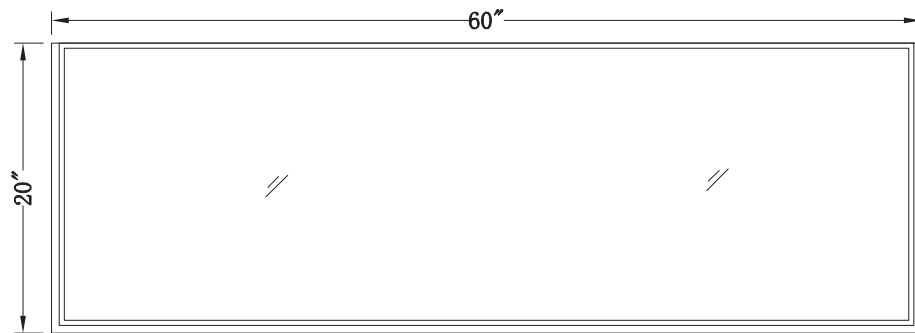

Front view

Top view

Side view

- Antique gold finish
- Clear mirror
- KD leg

DWG. NO.:

ALTERATIONS

- | | |
|---|--|
| 1 | |
| 2 | |
| 3 | |
| 4 | |

FOR PROPOSAL ONLY ALL DIMENSIONS TO BE VERIFIED