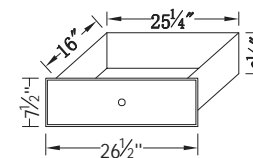

Front view

Top view

Side view

- Antique gold finish
- Clear mirror
- KD leg

DWG. NO.:

ALTERATIONS

- | | |
|---|--|
| 1 | |
| 2 | |
| 3 | |
| 4 | |

FOR PROPOSAL ONLY ALL DIMENSIONS TO BE VERIFIED