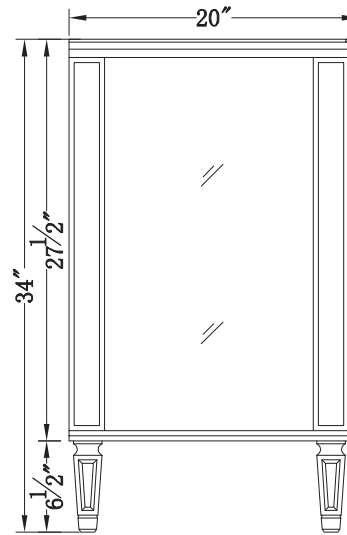

Front view

Top view

Side view

- Antique gold finish
- Clear mirror
- KD leg

DWG. NO.:

ALTERATIONS

- | | |
|---|--|
| 1 | |
| 2 | |
| 3 | |
| 4 | |

FOR PROPOSAL ONLY ALL DIMENSIONS TO BE VERIFIED

SCALE:

DWG. BY:

CHECKED BY:

PROJECT:

Qty:

Color:

DRAWING TITLE:

FINISH: