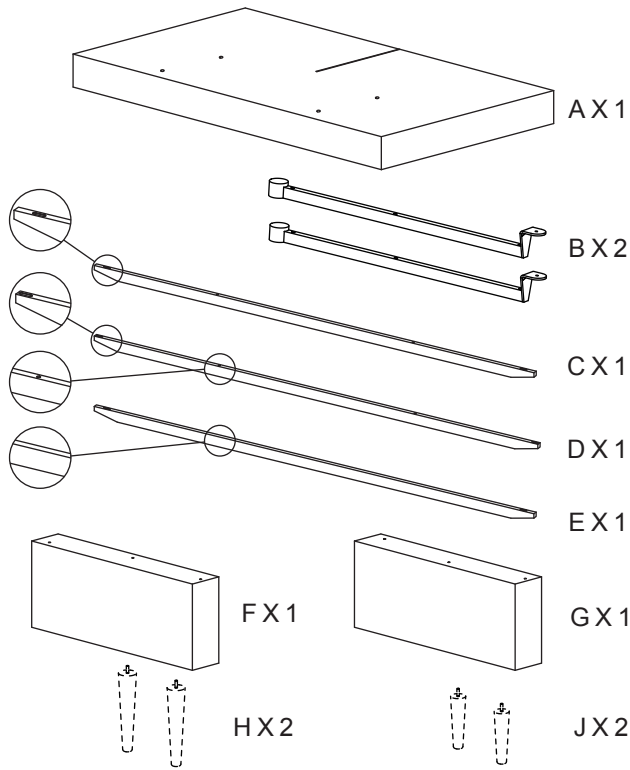

# 069546 SP HL LEGS WITH ARMS

- ①x4
- ②x10
- ③x2
- ④x16
- ⑤x2
- ⑥x1
- ⑦x1

### 3

### 2

5

①x4  ④x4 

1

2

**069546**  
**SP HL LEG WITH ARMS**

HVILE-RUHEN-RELAX-REPOSER

3