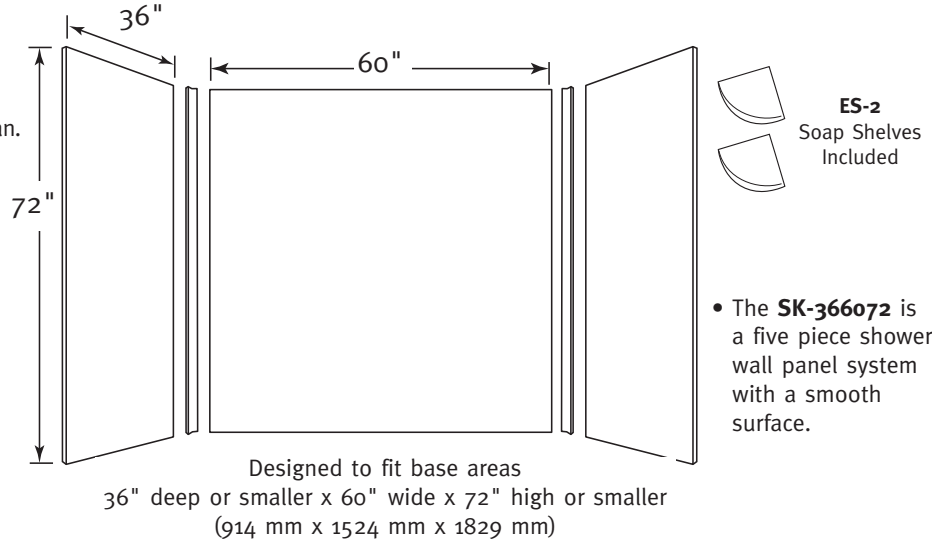

- The **SK-366072** is a five piece shower wall panel system with a smooth surface.

SPECIFICATIONS

SK-366072 Swanstone Shower Wall Kit

| Model | Part | Base Area Designed To Fit | Ship Wt. Lb. | Ship FedEx | Carton Dims. In. | Cu. Ft. |
|-----------|----------|---|--------------|------------|------------------|---------|
| SK-366072 | SK366072 | 36" D x 60" W x 72" H* (914 mm x 1524 mm x 1829 mm) (*or smaller) | 185 | - | 76 x 64 x 4 | 11.25 |

Kit Includes: Two side panels, one back panel, two corner molding strips, two corner soap shelves and color coordinated silicone.

Packaging: Each kit is packed in an individual carton.

ACCESSORIES

See page 56 for complete listing of all wall accessories.

- The **SK-366296** is a five piece shower wall panel system with a smooth surface.

Designed to fit base areas

36" deep or smaller x 62" wide x 96" high or smaller
(914 mm x 1575 mm x 2438 mm)

SPECIFICATIONS

SK-366296 Swanstone Shower Wall Kit

| Model | Part | Base Area Designed To Fit | Ship Wt. Lb. | Ship FedEx | Carton Dims. In. | Cu. Ft. |
|-----------|----------|---|--------------|------------|------------------|---------|
| SK-366296 | SK366296 | 36" D x 60" W x 96" H* (914 mm x 1575 mm x 2438 mm) (*or smaller) | xxx | – | xxxx | xxx |