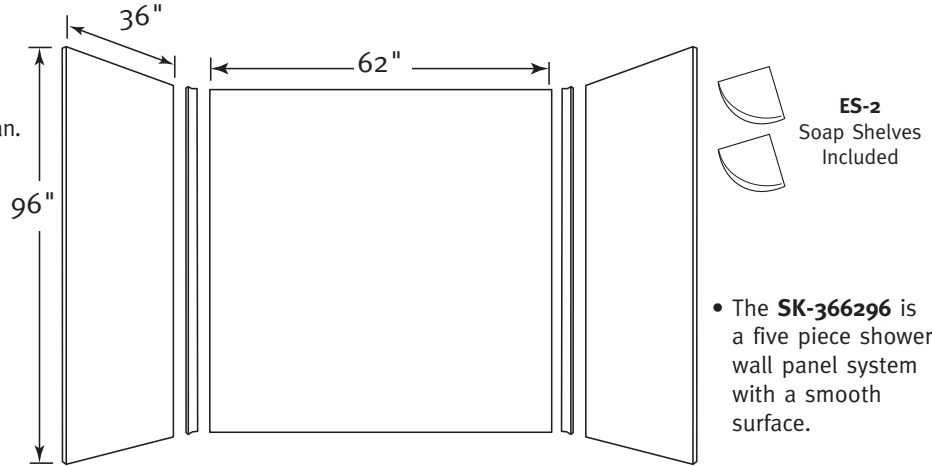

- The **SK-366296** is a five piece shower wall panel system with a smooth surface.

Designed to fit base areas

36" deep or smaller x 62" wide x 96" high or smaller
(914 mm x 1575 mm x 2438 mm)

SPECIFICATIONS