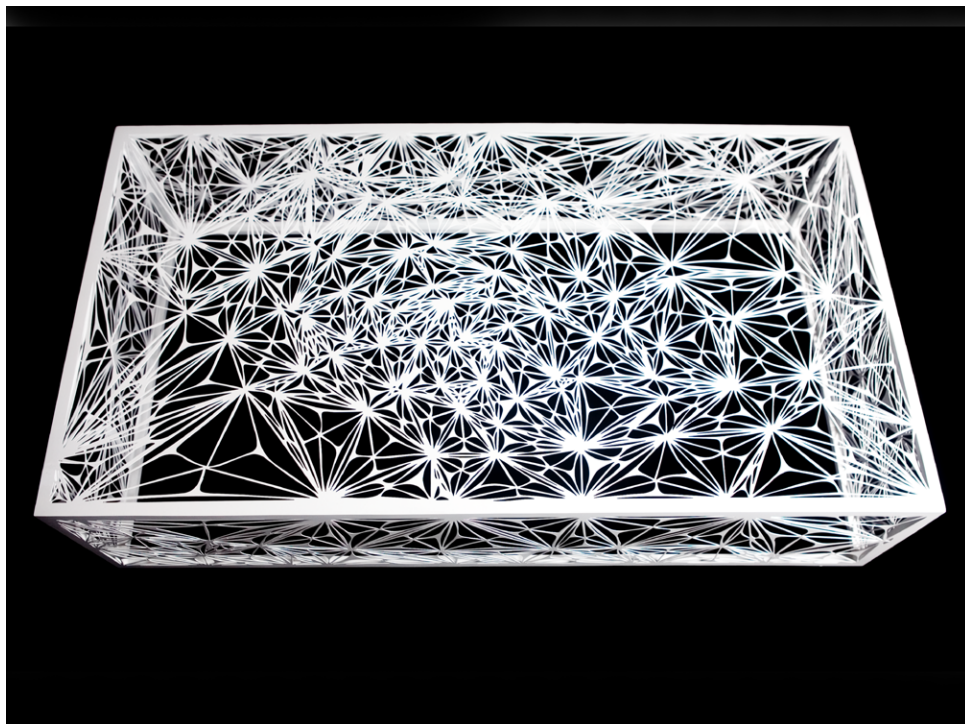

Nebula Coffee

Materials: Powder Coated Steel

Dimensions: 55"L x 29.5"W x 13"H

Designer: Chris Kabatsi

Colors: white black

The algorithmically generated pattern of the Nebula explores the formation and organization of the cosmos. Dynamic and delicate, the Nebula Table comes in multiple sizes and can be used with or without its glass top.