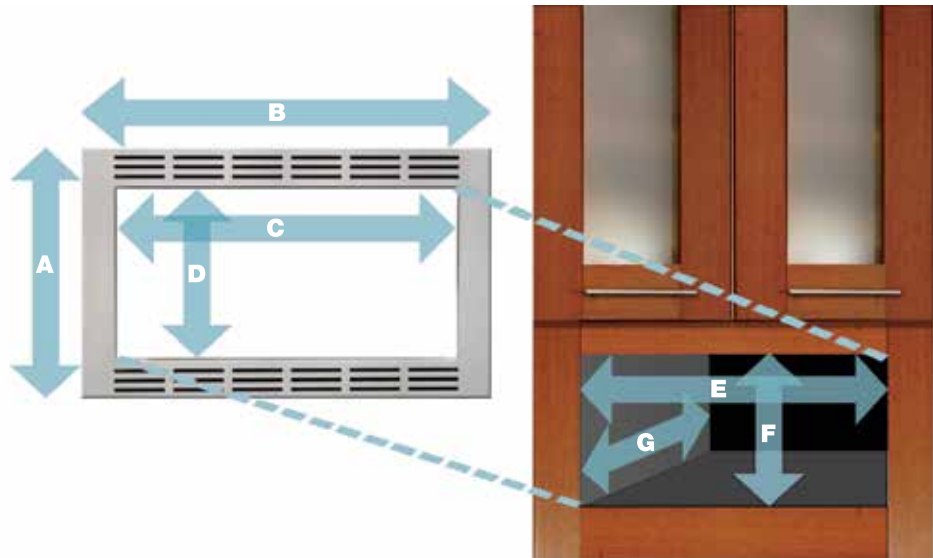

MICROWAVE OVEN BUILT-IN TRIM KIT GUIDE

NN-TK922SS / NN-TK722SS / NN-TK903S / NN-TK621SS / NN-TK932SS / NN-TK732SS / NN-TK913S

BUILT-IN INSTALLATION TRIM KITS

Panasonic stainless-steel microwave ovens can be easily installed using an optional, compatible trim kit.

COMPATIBLE MICROWAVE MODELS

NN-SE982S
NN-SD997S
NN-SD962S
NN-SN973S
NN-SE782S
NN-SD797S
NN-SD762S
NN-SN773S
NN-CD989S
NN-SD681S
NN-SN661S

Illustration shown may not directly depict all trim kit models.

Microwave Oven	2.2 Cu. Ft.		1.6 Cu. Ft.		1.5 Cu. Ft.		1.2 Cu. Ft.	
	NN-SE982S, NN-SD997S, NN-SD962S, NN-SN973S		NN-SE782S, NN-SD797S, NN-SD762S, NN-SN773S		NN-CD989S		NN-SD681S, NN-SN661S	
Trim Kit	27" NN-TK922SS	30" NN-TK932SS	27" NN-TK722SS	30" NN-TK732SS	27" NN-TK903S	30" NN-TK913S	27" NN-TK621SS	
Trim Kit Outer Size	A- Height	18-9/16"		16-1/2"		19-1/2"		16-1/2"
	B- Width	27"	30"	27"	30"	27"	30"	27"
Trim Kit Inner Size	C- Width	24-5/8"		22-5/8"		24-3/4"		20-7/8"
	D- Height	13-7/16"	13-11/16"	11-3/8"	11-5/8"	14-3/8"		12-1/4"
Cabinet Opening	E- Width	25-1/2"	28-1/2"	25-1/2"	28-1/2"	24-7/8"		25-1/2"
	F- Height	17-3/8"		15-5/16"		18-1/16"		15-5/16"
	G- Depth	21" minimum						

Please refer to instruction manual included with each trim kit for detailed installation directions and specifications.

Panasonic Consumer Electronics Company

Division of Panasonic Corporation of North America
Executive Offices: Two Riverfront Plaza
Newark, NJ 07102-5490
(201) 348-7000
shop.panasonic.com

Panasonic Customer Service
9 am – 9 pm (EST) Monday through Friday;
10 am – 7 pm (EST) Saturday and Sunday
1-800-211-PANA
www.panasonic.com/inverter