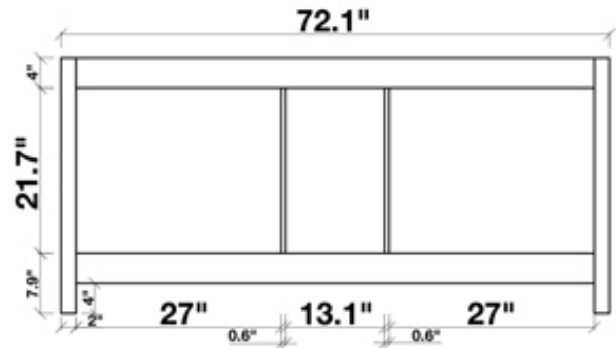

### MODEL: K072D

Cabinet Size

72" W x 18.5"D x 33.5"H

Mirror Size

27.55"W x 31.5"H (two pcs)

Features

- Solid Wood Construction
- Four Soft-Closing Doors
- Three Full-Extension, Dove-Tail Construction, Soft-Closing Drawers
- Satin Nickel Finish Hardware
- Matching Framed Mirrors Included

### COLLECTION:

ARIEL HANSON

FRONT

BACK VIEW

SIDE VIEW

MIRROR VIEW