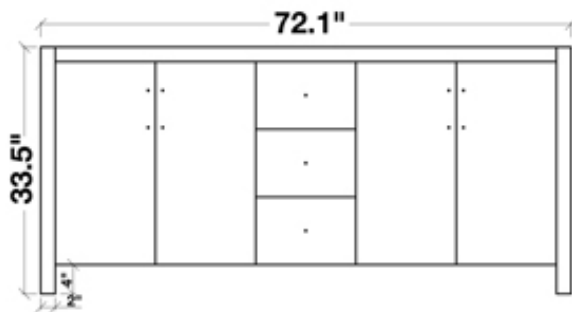

### MODEL: K072D

Cabinet Size

72" W x 18.5"D x 33.5"H

Mirror Size

27.55"W x 31.5"H (two pcs)

Features

- Solid Wood Construction
- Four Soft-Closing Doors
- Three Full-Extension, Dove-Tail Construction, Soft-Closing Drawers
- Satin Nickel Finish Hardware
- Matching Framed Mirrors Included

### COLLECTION:

ARIEL HANSON

FRONT

BACK VIEW

SIDE VIEW

MIRROR VIEW