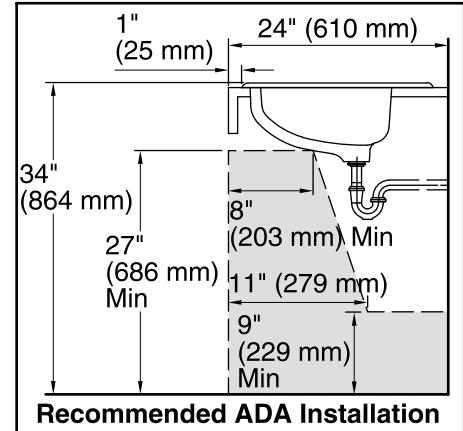

Features

- With overflow.
- Single hole faucet.
- 19-1/4" (489 mm) x 16-1/4" (413 mm)

Material

- KOHLER cast iron.

Recommended Accessories

K-8998 P-Trap

ADA CSA B651

Codes/Standards

Technical Information

All product dimensions are nominal.

Bowl area	Length: 16" (406 mm)
	Width: 11" (279 mm)
	Water depth: 5" (127 mm)
Number of deck holes:	1
Faucet hole(s):	1-3/8" (35 mm)
Drain hole:	1-11/16" (43 mm)
Template:	Drop-in, 1002973-7, required, included