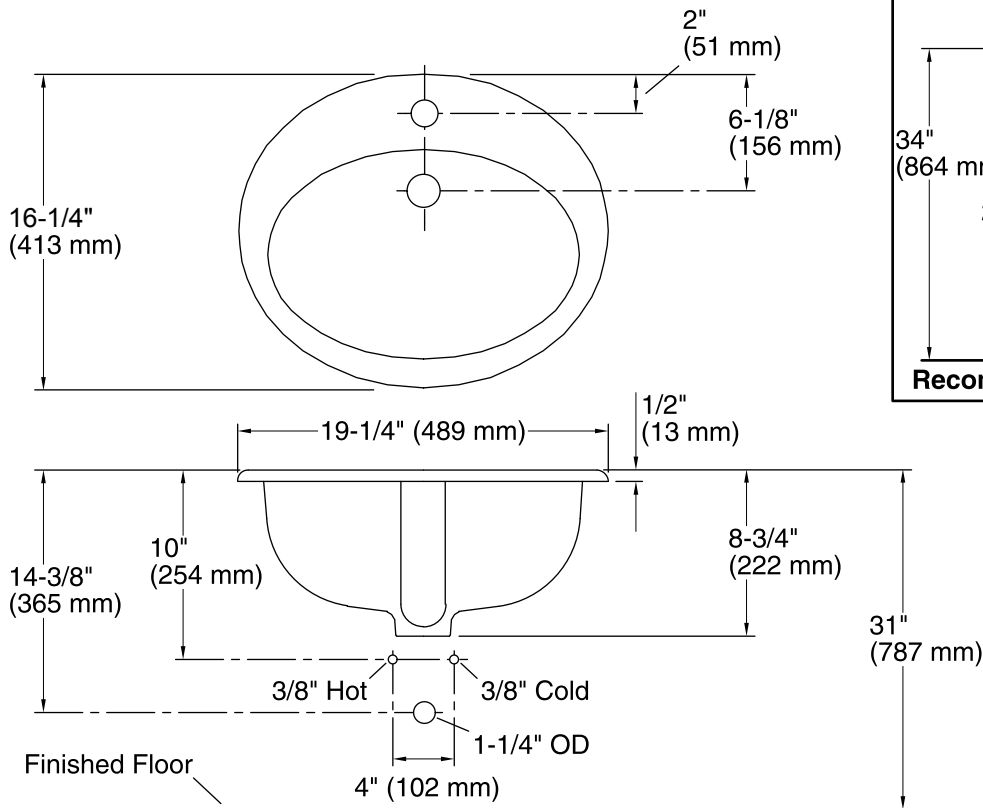

Features

- With overflow.
- Single hole faucet.
- 19-1/4" (489 mm) x 16-1/4" (413 mm)

Material

- KOHLER cast iron.

Recommended Accessories

K-8998 P-Trap

ADA CSA B651

Codes/Standards

Technical Information

All product dimensions are nominal.

Bowl area	Length: 16" (406 mm)
	Width: 11" (279 mm)
	Water depth: 5" (127 mm)
Number of deck holes:	1
Faucet hole(s):	1-3/8" (35 mm)
Drain hole:	1-11/16" (43 mm)
Template:	Drop-in, 1002973-7, required, included