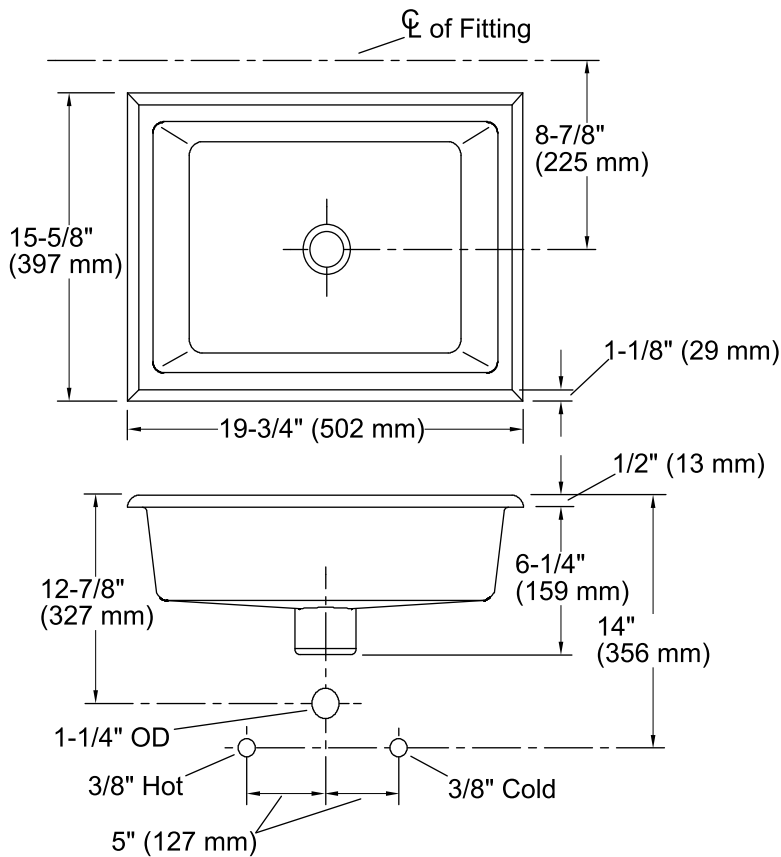

Botanical Study™ Kathryn®

Under-mount Bathroom Sink

K-14275-BT

Features

- Vitreous china.
- Under-mount.
- Rectangular basin.
- Without overflow.
- No faucet holes; requires wall- or counter-mount faucet.
- KOHLER Artist Editions designs.
- Botanical Study™ design.
- 17" (432 mm) x 13" (330 mm)

Color	Code	Description
-------	------	-------------

	0	White
--	---	-------

Technical Information

All product dimensions are nominal.

Bowl configuration:	Single
Installation:	Under-mount
Bowl area (Only)	Length: 17" (432 mm) Width: 13" (330 mm) Water depth: 4-1/2" (114 mm)
Drain hole:	1-3/4" (44 mm)
Template:	Under-mount, 1006809-7, required, not included