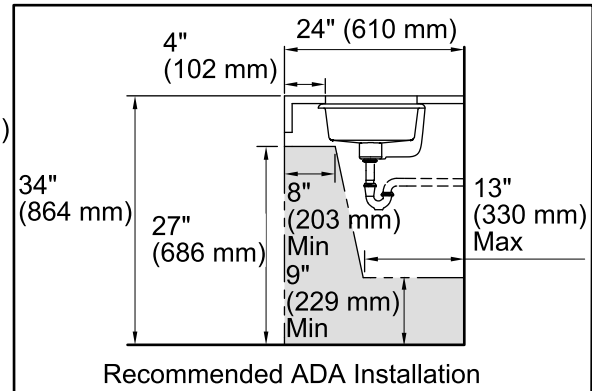

Botanical Study™ Kathryn®

Under-mount Bathroom Sink

K-14275-BT

Features

- Vitreous china.
- Under-mount.
- Rectangular basin.
- Without overflow.
- No faucet holes; requires wall- or counter-mount faucet.
- KOHLER Artist Editions designs.
- Botanical Study™ design.
- 17" (432 mm) x 13" (330 mm)

Color	Code	Description
-------	------	-------------

	0	White
--	---	-------

Technical Information

All product dimensions are nominal.

Bowl configuration:	Single
Installation:	Under-mount
Bowl area (Only)	Length: 17" (432 mm) Width: 13" (330 mm) Water depth: 4-1/2" (114 mm)
Drain hole:	1-3/4" (44 mm)
Template:	Under-mount, 1006809-7, required, not included