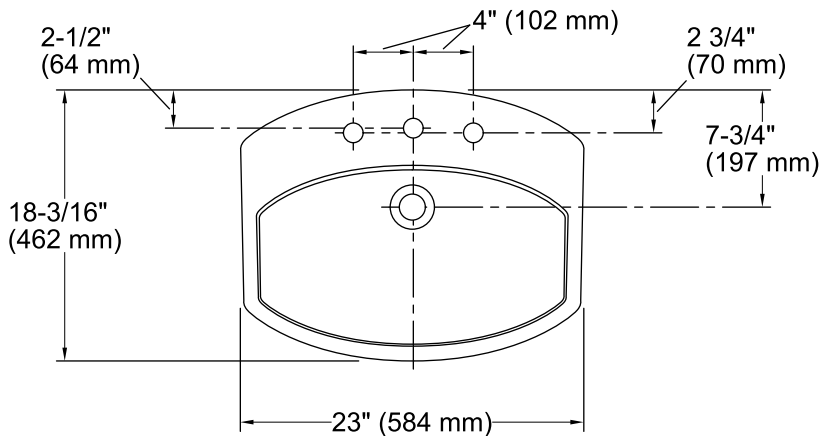

Technical Information

All product dimensions are nominal.

Bowl configuration:	Single
Installation:	Drop-in
Bowl area (Only)	Length: 20-3/8" (518 mm) Width: 11-1/2" (292 mm) Water depth: 3-5/8" (92 mm)
Number of deck holes:	3
Faucet hole(s):	1-3/8" (35 mm)
Drain hole:	1-3/4" (44 mm)
Template:	1017302-7, required, included

Notes

Install this product according to the installation instructions.

NOTICE: Countertop manufacturer or cutter must use the cut-out template provided with the product, or a current one provided by Kohler Co. (call 1-800-4KOHLER). Kohler Co. is not responsible for cutout errors when the incorrect cut-out template is used.

ADA, OBC, CSA B651 compliant when installed to the specific requirements of these regulations.