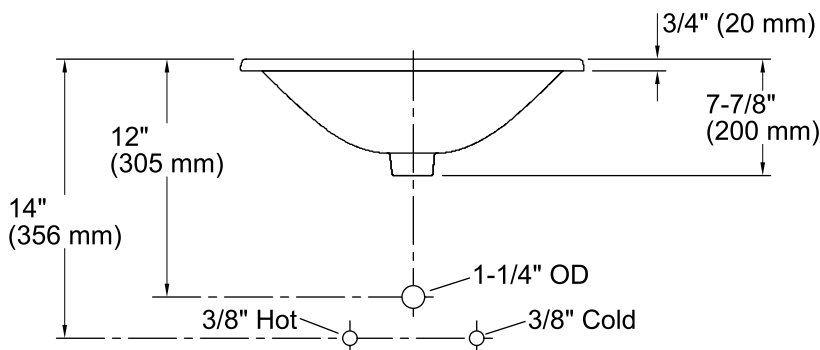

Technical Information

All product dimensions are nominal.

Bowl configuration:	Single
Installation:	Drop-in
Bowl area (Only)	Length: 20-3/8" (518 mm) Width: 11-1/2" (292 mm) Water depth: 3-5/8" (92 mm)
Number of deck holes:	3
Faucet hole(s):	1-3/8" (35 mm)
Drain hole:	1-3/4" (44 mm)
Template:	1017302-7, required, included

Notes

Install this product according to the installation instructions.

NOTICE: Countertop manufacturer or cutter must use the cut-out template provided with the product, or a current one provided by Kohler Co. (call 1-800-4KOHLER). Kohler Co. is not responsible for cutout errors when the incorrect cut-out template is used.

ADA, OBC, CSA B651 compliant when installed to the specific requirements of these regulations.