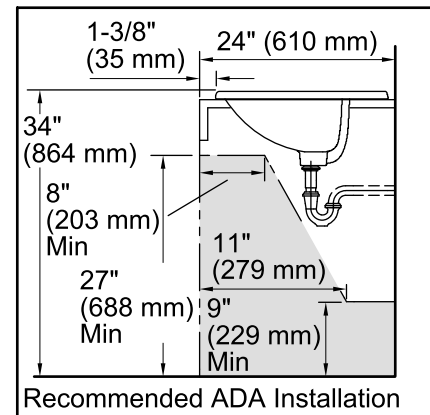

Technical Information

All product dimensions are nominal.

Bowl configuration:	Single
Installation:	Drop-in
Bowl area (Only)	Length: 20-3/8" (518 mm) Width: 11-1/2" (292 mm) Water depth: 3-5/8" (92 mm)
Number of deck holes:	3
Faucet hole(s):	1-3/8" (35 mm)
Drain hole:	1-3/4" (44 mm)
Template:	1017302-7, required, included

Notes

Install this product according to the installation instructions.

NOTICE: Countertop manufacturer or cutter must use the cut-out template provided with the product, or a current one provided by Kohler Co. (call 1-800-4KOHLER). Kohler Co. is not responsible for cutout errors when the incorrect cut-out template is used.

ADA, OBC, CSA B651 compliant when installed to the specific requirements of these regulations.