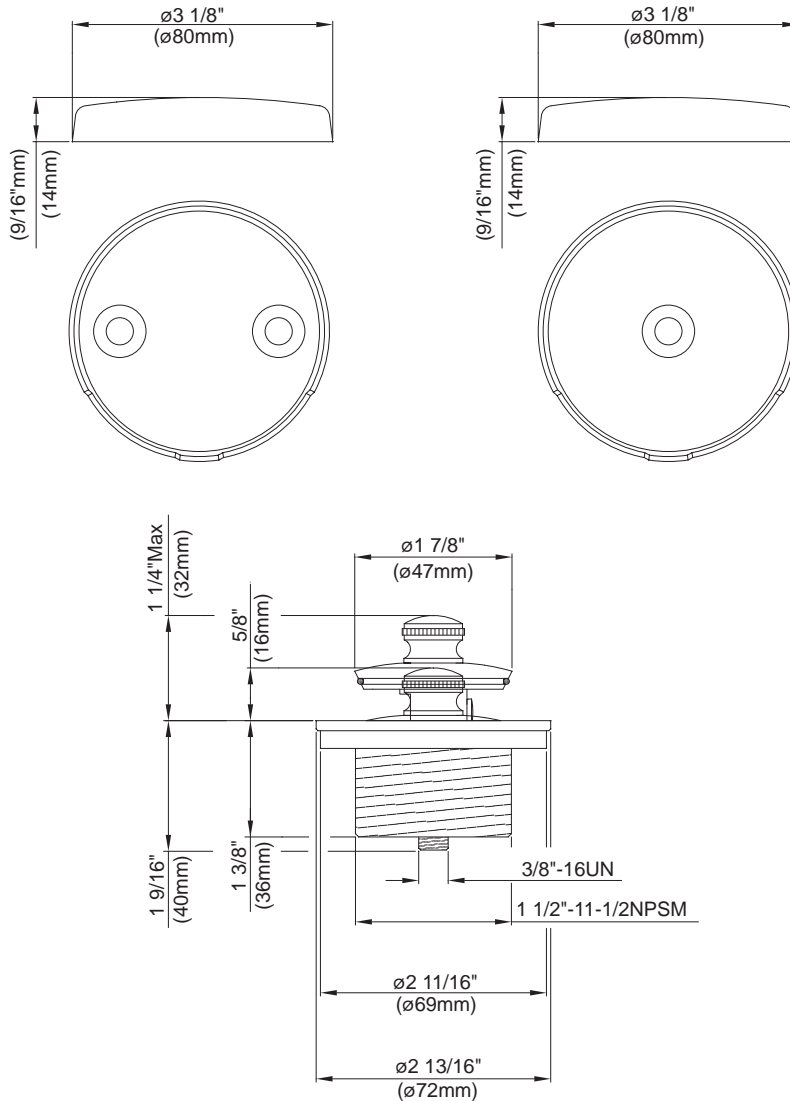

LIFT & TURN BATH DRAIN CONVERSION KIT

Description

- Lift & turn to open or close
- Includes overflow trims - replaces 1 or 2 hole overflow covers

Standards

- CSA B125

Warranty

Danze products are covered by a manufacturer's limited "lifetime" warranty for manufacturing defects.

D490637

Available Colors & Finish

- Antique Copper (AC)
- Brushed Nickel (BN)
- Polished Brass (PBV)
- Polished Nickel (PNV)
- Oil Rub Bronze (RB)

Specific Features: _____ Submitted Model No.: _____

SD490637/03-06.01