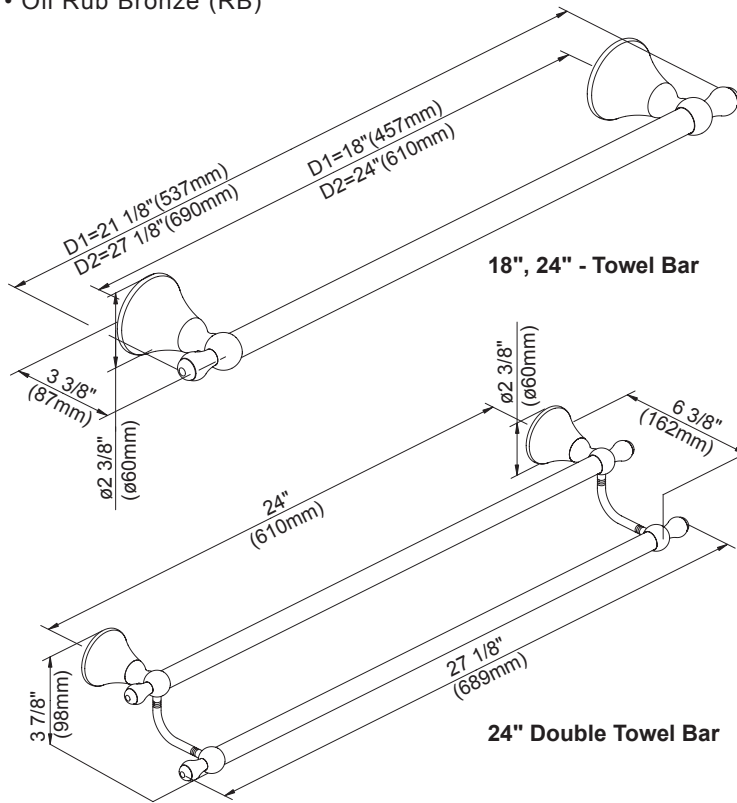

Available Finishes

- Chrome
- Brushed Nickel (BN)
- Tumbled Bronze (BR)
- Oil Rub Bronze (RB)

D441600 - 18" Towel Bar
D441601 - 24" Towel Bar

D441602 - 24" Double Towel Bar

D441605 - Towel Ring

D441604 - Toilet Paper Holder

D441640 - Robe Hook

D441630 - Toilet Paper Holder

Submittal Information:

Job Name: _____

Location: _____

Contractor: _____

Contact #: _____