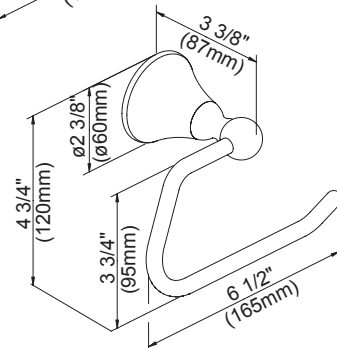

Submittal Information:

Job Name: _____

Location: _____

Contractor: _____

Contact #: _____