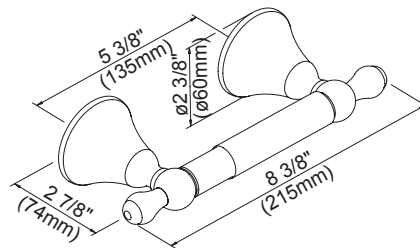

Submittal Information:

Job Name: _____

Location: _____

Contractor: _____

Contact #: _____