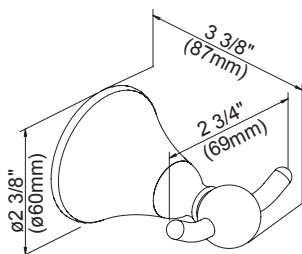

Submittal Information:

Job Name: _____

Location: _____

Contractor: _____

Contact #: _____