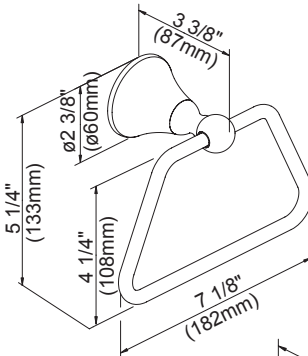

Submittal Information:

Job Name: _____

Location: _____

Contractor: _____

Contact #: _____