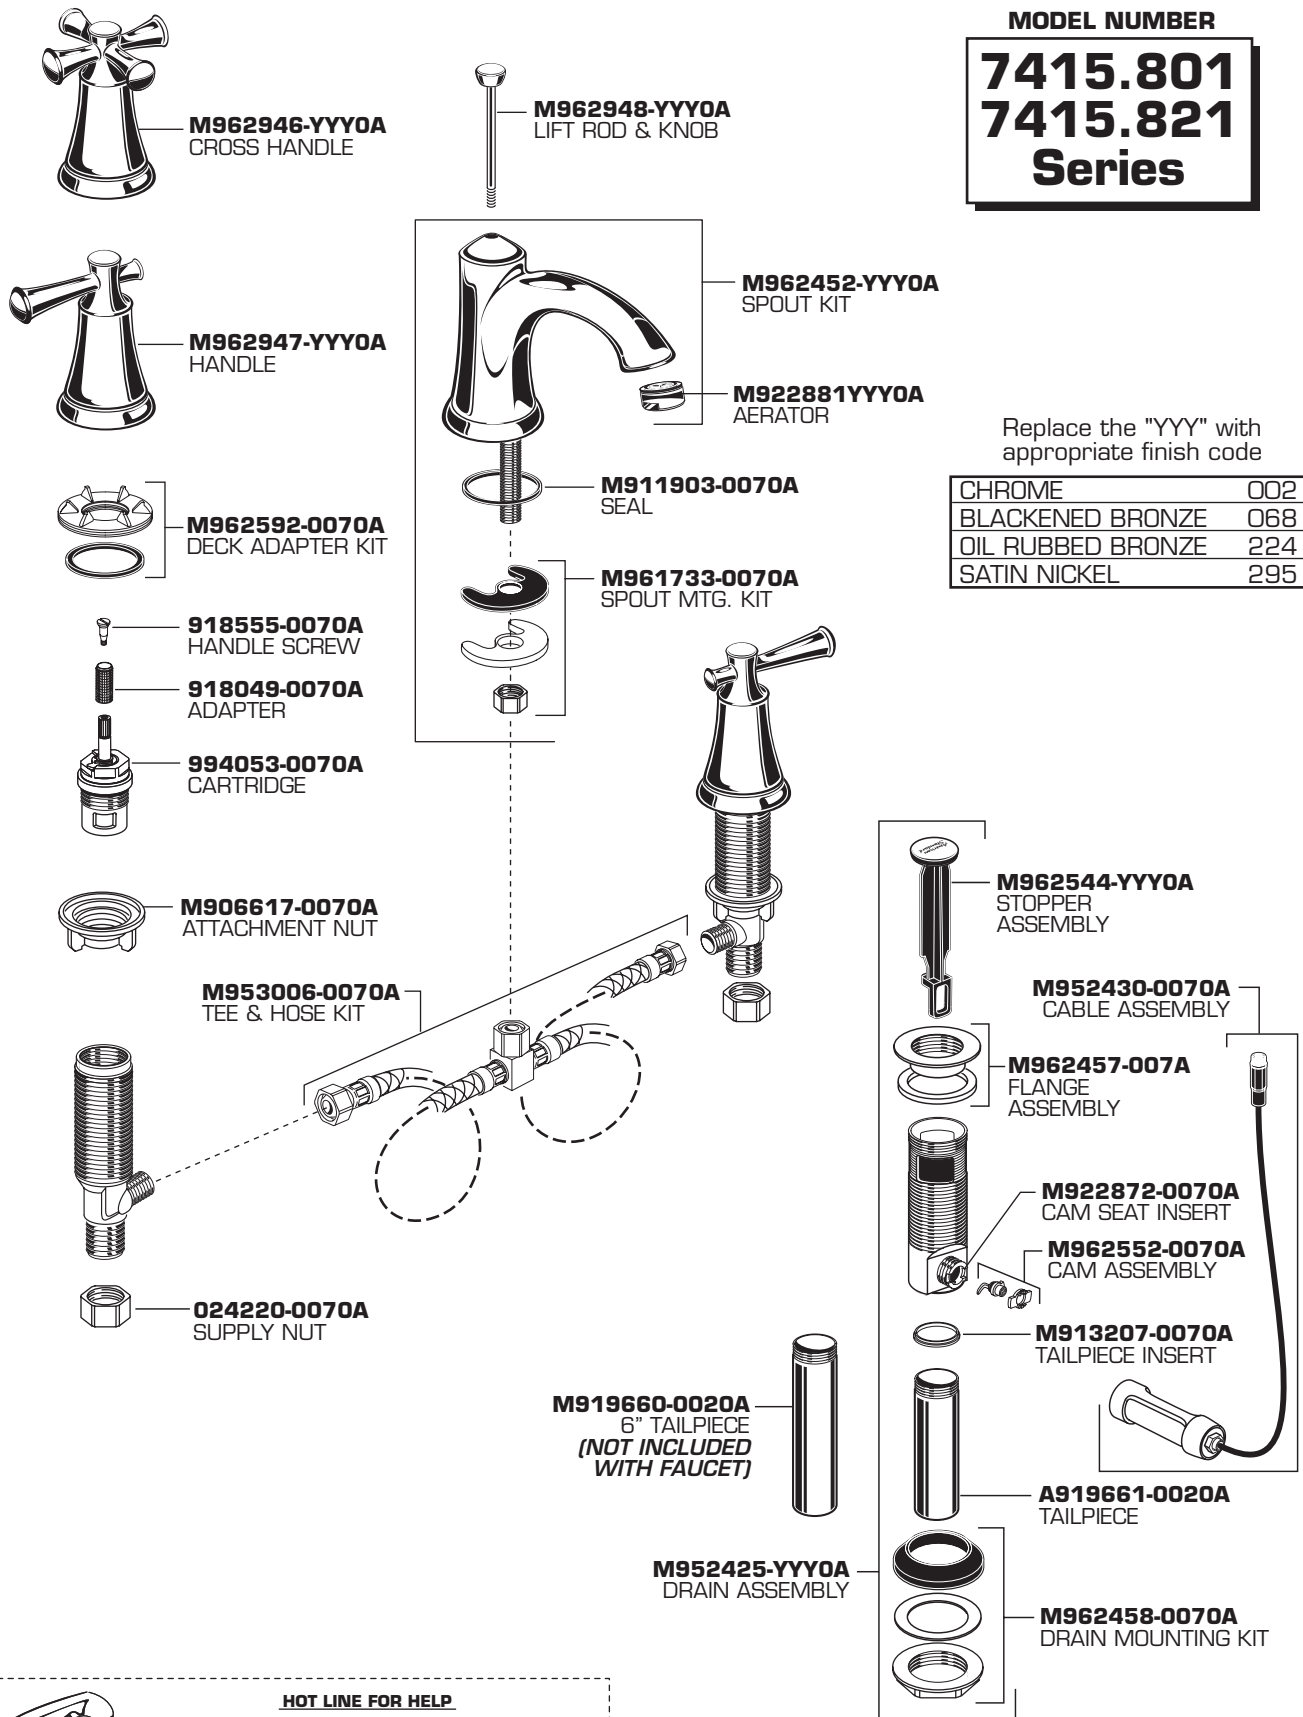

## PORTSMOUTH™ Spread Lavatory Faucet with Speed Connect™ Drain

MODEL NUMBER

**7415.801**  
**7415.821**  
**Series**

Replace the "YYY" with appropriate finish code

CHROME	002
BLACKENED BRONZE	068
OIL RUBBED BRONZE	224
SATIN NICKEL	295