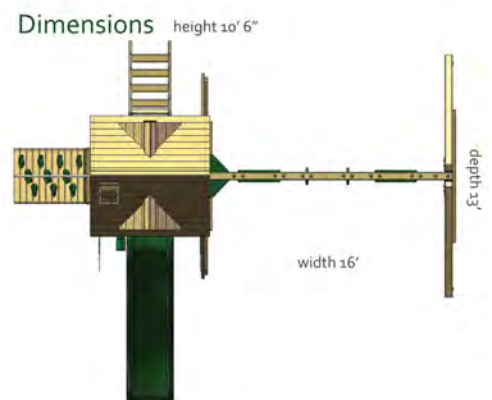

Nantucket™

ITEM#: 01-0021 UPC: 870780000299

UPDATED
in 2013

Playset Features

- Wave Slide
- Rock Wall with Climbing Rope
- Safe Entry Ladder
- Belt Swings - 2
- Trapeze Swing
- Sandbox
- Tic-Tac-Toe Panel
- Steering Wheel
- Telescope
- Flag Kit
- Safety Handles
- Tongue & Groove Wood Roof featuring a Sunburst, Dormers and a Chimney
- 4' High Platform: 4' x 4'
- Platform features Windows with Real Working Shutters
- 4x4 Solid Wood Framing
- 4x6 3-Position Swing Beam
- Available in Cedar with a beautiful Redwood Finish
- 10 Year Limited Warranty on Lumber, 1 Year on Accessories

ASSEMBLED WEIGHT: 500 lbs
SHIPPING WEIGHT: 560 lbs