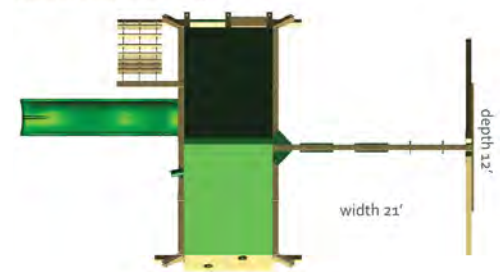

Sun Climber I CG™

ITEM#: 01-0024 UPC: 870780000893

NEW
in 2013

Playset Features

- Wiki Wave Slide™
- Rock Wall with Climbing Rope
- Deluxe Rope Ladder
- Combo Safe Entry Ladder & Metal Rung Ladder
- Turbo Tire Swing with Swivel
- Belt Swings - 2
- Trapeze Swing
- Tic-Tac-Toe Panel
- Steering Wheel
- Telescope
- Flag Kit
- Metal Safety Handles
- Authentic Sunbrella™ Canopy covering Platform
- 5' High Platform: 4' x 6'
- 4x4 Solid Wood Framing
- 4x6 3-Position Swing Beam
- Available in Cedar with a beautiful Redwood Finish
- 10 Year Limited Warranty on Lumber, 1 Year on Accessories

Dimensions

ASSEMBLED WEIGHT: 645 lbs
SHIPPING WEIGHT: 730 lbs