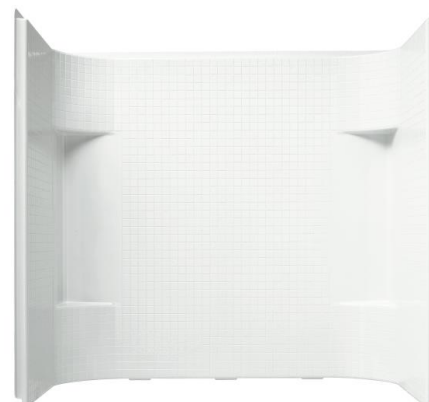

Accord®

60" x 30" Tile Bath/Shower Wall Set
71144100

Features

- Modular design allows it to be moved around corners and through doorways with ease.
- Durable high gloss finish.
- Realistic tile wall surround features molded in shelves for generous storage.

Material

- Compression molded from our exclusive Vikrell® material.

Installation

- Three-piece modular design with pivot "snap together" installation.
- Caulk-less seam installation.
- Must be used with Accord® 30" Bath.

Color tiles intended for reference only.

Color Code Description

	0	White
	96	Biscuit

Accord®
60" x 30" Tile Bath/Shower Wall Set
71144100

No image available.
This product is a component and not intended to be a standalone installation.