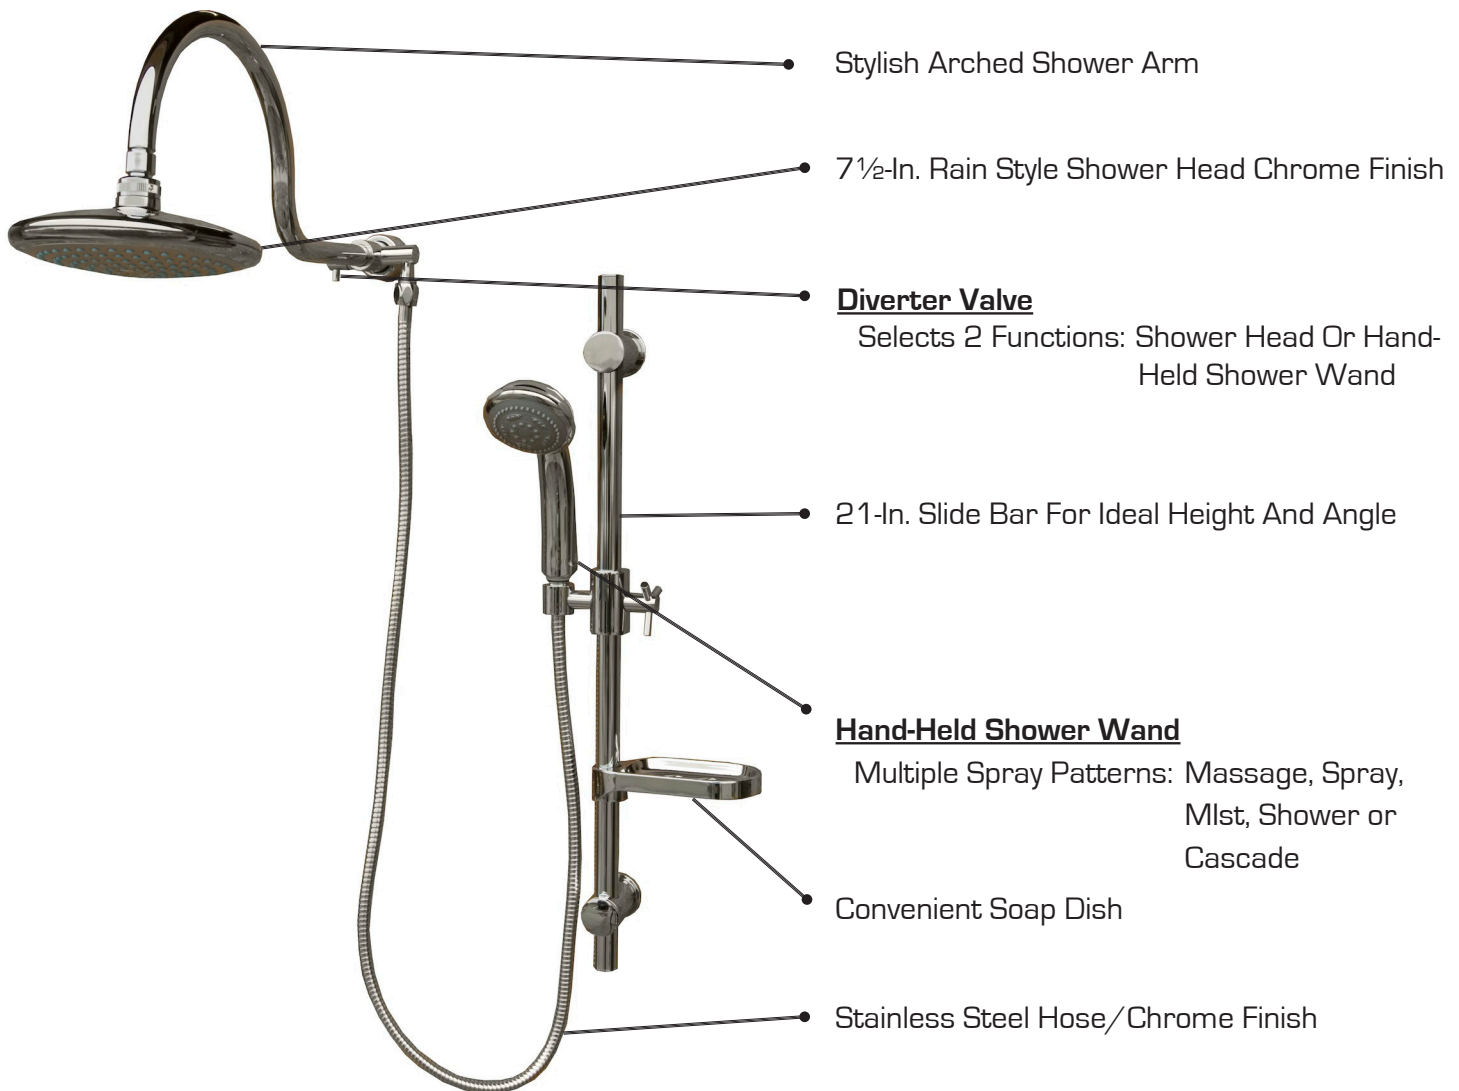

PULSE

SHOWERS P A S

AquaRain Shower System Model #1019

◆◆ Features ◆◆

The Aqua rain shower system replaces your existing shower head with an oversized rain shower head, adjustable slide bar with soap dish and multi-function hand shower with no tangle hose. The integrated dual-function diverter allows you to use each function independently or in combination. Adding style, convenience and function to your shower has never been easier.